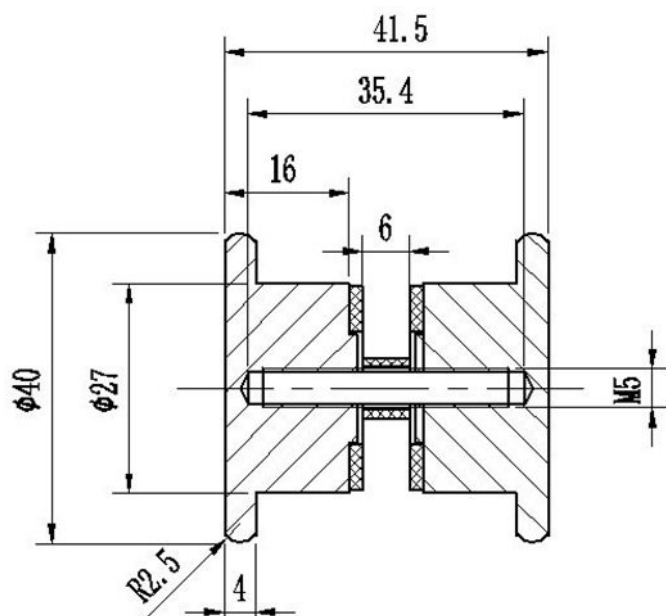

PRODUCT SHEET

Description:

Brass Door Knob "Kiel", $\varnothing 40$ mm, CPL, 6-12mm Glass, Drill Hole $\varnothing 8$ mm - Recommended $\varnothing 10$ mm

Item number:

15.24.090-2

Units	Box	Carton	HS Code	Barcode
Pair	1	50	8302415000	 5704866502931